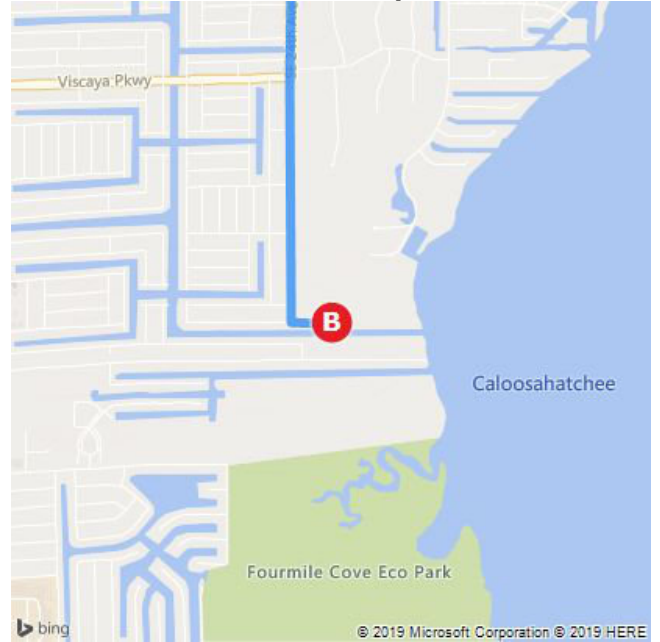

**A** 13001 N Cleveland Ave, North Fort Myers...

**B** 2414 SE 15th Terrace, Cape Coral, FL 33990

- A** 13001 N Cleveland Ave, North Fort Myers, FL 33903
- B** 2414 SE 15th Terrace, Cape Coral, FL 33990

**18 min , 8.1 miles**  
 Light traffic (4 min delay)  
 Via US-41 N, Hancock Bridge Pkwy  
 · Local roads

Cape Coral Boat Ramp:  
 Ramp Caloosahatchee at Rosen Park

- A** 13001 N Cleveland Ave, North Fort Myers, FL 33903

↑	1. Head <b>southeast</b> on <b>US-41 S / SR-45 S / N Cleveland Ave</b> toward Carson St	1.4 mi
↶	2. Turn <b>left</b> onto <b>US-41 N / SR-45 N / Cleveland Ave</b>	2.0 mi
↶	3. Turn <b>left</b> onto <b>Hancock Bridge Pkwy</b> Pass 7-Eleven on the left in 0.2 mi	2.6 mi
↶	4. Turn <b>left</b> onto <b>SE 24th Ave</b> Shell on the corner	2.0 mi
↶	5. Turn <b>left</b> onto <b>SE 15th Terrace</b>	0.1 mi
	6. Arrive at <b>SE 15th Terrace</b> If you reach SE 24th Ave, you've gone too far	

- B** 2414 SE 15th Terrace, Cape Coral, FL 33990