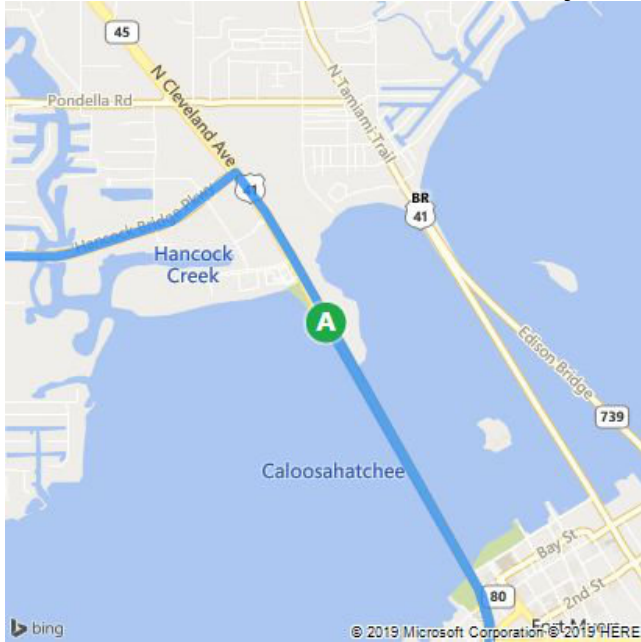

**A** 13001 N Cleveland Ave, North Fort Myers...

**B** 2414 SE 15th Terrace, Cape Coral, FL 33990

- A** 13001 N Cleveland Ave, North Fort Myers, FL 33903
- B** 2414 SE 15th Terrace, Cape Coral, FL 33990

**18 min , 8.1 miles**  
 Light traffic (4 min delay)  
 Via US-41 N, Hancock Bridge Pkwy  
 · Local roads

Cape Coral Boat Ramp:  
 Ramp Caloosahatchee at Rosen Park

- A** 13001 N Cleveland Ave, North Fort Myers, FL 33903

↑	1. Head <b>southeast</b> on <b>US-41 S / SR-45 S / N Cleveland Ave</b> toward Carson St	1.4 mi
↶	2. Turn <b>left</b> onto <b>US-41 N / SR-45 N / Cleveland Ave</b>	2.0 mi
↶	3. Turn <b>left</b> onto <b>Hancock Bridge Pkwy</b> Pass 7-Eleven on the left in 0.2 mi	2.6 mi
↶	4. Turn <b>left</b> onto <b>SE 24th Ave</b> Shell on the corner	2.0 mi
↶	5. Turn <b>left</b> onto <b>SE 15th Terrace</b>	0.1 mi
	6. Arrive at <b>SE 15th Terrace</b> If you reach SE 24th Ave, you've gone too far	