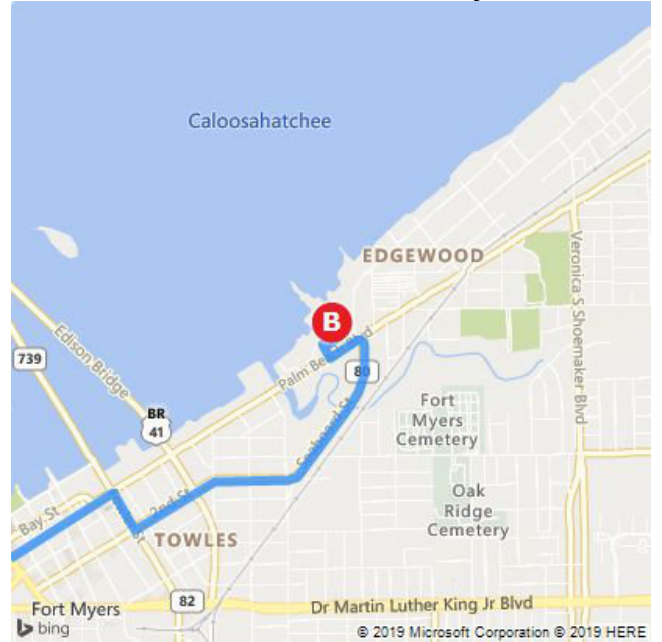

A 13001 N Cleveland Ave, North Fort Myers...

B 3000 Oasis Grand Blvd, Fort Myers, FL 339...

- A** 13001 N Cleveland Ave, North Fort Myers, FL 33903
- B** 3000 Oasis Grand Blvd, Fort Myers, FL 33916

12 min , 3.3 miles
 Moderate traffic (4 min delay)
 Via US-41 S, SR-80 E
 · Local roads

- A** 13001 N Cleveland Ave, North Fort Myers, FL 33903

↑	1. Head southeast on US-41 S / SR-45 S / N Cleveland Ave toward Carson St	1.1 mi
↗	2. Take ramp right for SR-80 toward Downtown / Historic District	0.1 mi
↑	3. Keep straight onto SR-80 / W 1st St	0.5 mi
↘	4. Turn right onto SR-739 S / Fowler Ave / Fowler St	0.1 mi
↙	5. Turn left onto SR-80 E / 2nd St	1.1 mi
↙	6. Turn left onto SR-80 W / Palm Beach Blvd Sunoco on the corner	0.2 mi
↘	7. Turn right onto Oasis Way , and then immediately turn right onto Frierson St	0.1 mi
↵	8. Bear left onto Oasis Grand Blvd	226 ft
	9. Arrive at Oasis Grand Blvd The last intersection is Frierson St	

- B** 3000 Oasis Grand Blvd, Fort Myers, FL 33916